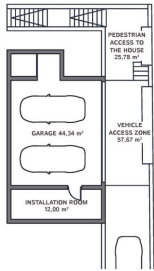

BASEMENT

GROUND FLOOR

TOP FLOOR

OUTDOOR AND INDOOR LIGHTING		GOLD PLUS			
LIVING ROOM AND BEDROOMS	HALL AND STEPS	KITCHENS BATHROOMS AND TOILETS	TERRACES	ACCESS AND OUTDOORS	OTHER ROOMS
Recessed lamp ceiling Brand: ELMC Model: PTC2 8x 160 lum. Coffin Monochrome LED strip Brand: DALI Model: PTC2 10x 160 lum. Emergency lamp Brand: DALI Model: ZPER	Recessed lamp ceiling Brand: DALI Model: PTC2 8x 160 lum. Coffin Monochrome LED strip Brand: DALI Model: PTC2 10x 160 lum. Emergency lamp Brand: DALI Model: ZPER	Recessed lamp ceiling Brand: DALI Model: PTC2 8x 160 lum. Coffin Monochrome LED strip Brand: DALI Model: PTC2 10x 160 lum. Emergency lamp Brand: DALI Model: ZPER	Wall lamp Brand: DALI Model: PTC2 8x 160 lum. Coffin Monochrome LED strip Brand: DALI Model: PTC2 10x 160 lum. Emergency lamp Brand: DALI Model: ZPER	Recessed lamp ceiling Brand: DALI Model: PTC2 8x 160 lum. Coffin Monochrome LED strip Brand: DALI Model: PTC2 10x 160 lum. Emergency lamp Brand: DALI Model: ZPER	Recessed lamp ceiling Brand: DALI Model: PTC2 8x 160 lum. Coffin Monochrome LED strip Brand: DALI Model: PTC2 10x 160 lum. Emergency lamp Brand: DALI Model: ZPER