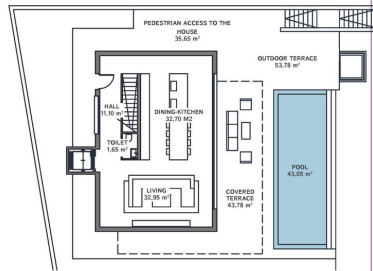

GROUND FLOOR

TOP FLOOR

OUTDOOR AND INDOOR LIGHTING		GOLD PLUS			
LIVING ROOM AND BEDROOMS	HALL AND STEPS	KITCHENS BATHROOMS AND TOILETS	TERRACES	ACCESS AND OUTDOORS	OTHER ROOMS
Recessed lamp ceiling Brand: ELMC Model: PTC2 8x 160 lum. Coffin Monochrome LED strip Brand: DALI Model: PTC2 10x 160 lum. Emergency lamp Brand: DALI Model: ZPER	Recessed lamp ceiling Brand: DALI Model: PTC2 8x 160 lum. Coffin Monochrome LED strip Brand: DALI Model: PTC2 10x 160 lum. Emergency lamp Brand: DALI Model: ZPER	Recessed lamp ceiling Brand: DALI Model: PTC2 8x 160 lum. Coffin Monochrome LED strip Brand: DALI Model: PTC2 10x 160 lum. Emergency lamp Brand: DALI Model: ZPER	Wall lamp Brand: DALI Model: PTC2 8x 160 lum. Coffin Monochrome LED strip Brand: DALI Model: PTC2 10x 160 lum. Emergency lamp Brand: DALI Model: ZPER	Recessed lamp ceiling Brand: DALI Model: PTC2 8x 160 lum. Coffin Monochrome LED strip Brand: DALI Model: PTC2 10x 160 lum. Emergency lamp Brand: DALI Model: ZPER	Recessed lamp ceiling Brand: DALI Model: PTC2 8x 160 lum. Coffin Monochrome LED strip Brand: DALI Model: PTC2 10x 160 lum. Emergency lamp Brand: DALI Model: ZPER