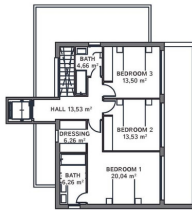

TOP FLOOR

OUTDOOR AND INDOOR LIGHTING		GOLD PLUS			
LIVING ROOM AND BEDROOMS	HALL AND STEPS	KITCHENS BATHROOMS AND TOILETS	TERRACES	ACCESS AND OUTDOORS	OTHER ROOMS
Recessed lamp ceiling Brand: ELMC Model: PTC2 8x 160 lum. Coffin Monochrome LED strip Brand: DALI Model: PTC2 10x 160 lum. Emergency lamp Brand: DALI Model: ZPER	Recessed lamp ceiling Brand: DALI Model: PTC2 8x 160 lum. Coffin Monochrome LED strip Brand: DALI Model: PTC2 10x 160 lum. Emergency lamp Brand: DALI Model: ZPER	Recessed lamp ceiling Brand: DALI Model: PTC2 8x 160 lum. Coffin Monochrome LED strip Brand: DALI Model: PTC2 10x 160 lum. Emergency lamp Brand: DALI Model: ZPER	Wall lamp Brand: DALI Model: PTC2 8x 160 lum. Coffin Monochrome LED strip Brand: DALI Model: PTC2 10x 160 lum. Emergency lamp Brand: DALI Model: ZPER	Recessed lamp ceiling Brand: DALI Model: PTC2 8x 160 lum. Coffin Monochrome LED strip Brand: DALI Model: PTC2 10x 160 lum. Emergency lamp Brand: DALI Model: ZPER	Recessed lamp ceiling Brand: DALI Model: PTC2 8x 160 lum. Coffin Monochrome LED strip Brand: DALI Model: PTC2 10x 160 lum. Emergency lamp Brand: DALI Model: ZPER