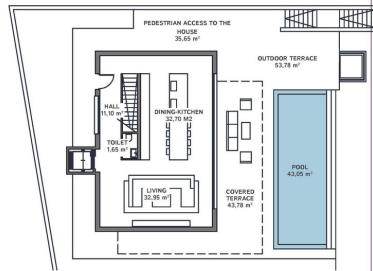

GROUND FLOOR

TOP FLOOR

OUTDOOR AND INDOOR LIGHTING		GOLD PLUS			
LIVING ROOM AND BEDROOMS	HALL AND STEPS	KITCHENS BATHROOMS AND TOILETS	TERRACES	ACCESS AND OUTDOORS	OTHER ROOMS
Recessed lamp ceiling Brand: ELMC Model: PTC2 8x 900 lum. Coffin Monochrome LED strip Brand: ELMC Model: PTC2 8x 900 lum. Emergency lamp Brand: GIGALUX Model: ZPER	Recessed lamp ceiling Brand: ELMC Model: PTC2 8x 900 lum. Coffin Monochrome LED strip Brand: ELMC Model: PTC2 8x 900 lum. Emergency lamp Brand: GIGALUX Model: ZPER	Recessed lamp ceiling Brand: ELMC Model: PTC2 8x 900 lum. Coffin Monochrome LED strip Brand: ELMC Model: PTC2 8x 900 lum. Emergency lamp Brand: GIGALUX Model: ZPER	Wall lamp Brand: BAKITA Model: BAKITA 2x4 780 lum. Coffin Monochrome LED strip Brand: ELMC Model: PTC2 8x 900 lum. Emergency lamp Brand: GIGALUX Model: ZPER	Wall Recessed lamp wall Brand: BAKITA Model: BAKITA 8x 480 lum. Coffin Monochrome LED strip Brand: ELMC Model: PTC2 8x 900 lum. Emergency lamp Brand: GIGALUX Model: ZPER	Coffin Monochrome LED strip Brand: ELMC Model: PTC2 8x 900 lum. Emergency lamp Brand: GIGALUX Model: ZPER