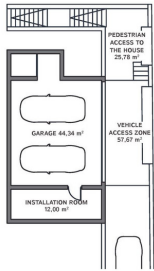

BASEMENT

GROUND FLOOR

TOP FLOOR

OUTDOOR AND INDOOR LIGHTING		GOLD PLUS			
LIVING ROOM AND BEDROOMS	HALL AND STEPS	KITCHENS BATHROOMS AND TOILETS	TERRACES	ACCESS AND OUTDOORS	OTHER ROOMS
Recessed lamp ceiling Brand: ELMC Model: PTC2 8x 900 lum. Coffin Monochrome LED strip Brand: ELMC Model: PTC2 8x 900 lum. Emergency lamp Brand: GIGALUX Model: ZPER	Recessed lamp ceiling Brand: ELMC Model: PTC2 8x 900 lum. Coffin Monochrome LED strip Brand: ELMC Model: PTC2 8x 900 lum. Emergency lamp Brand: GIGALUX Model: ZPER	Recessed lamp ceiling Brand: ELMC Model: PTC2 8x 900 lum. Coffin Monochrome LED strip Brand: ELMC Model: PTC2 8x 900 lum. Emergency lamp Brand: GIGALUX Model: ZPER	Wall lamp Brand: BAKITA Model: BAKITA 2x4 780 lum. Coffin Monochrome LED strip Brand: ELMC Model: PTC2 8x 900 lum. Emergency lamp Brand: GIGALUX Model: ZPER	Wall Recessed lamp wall Brand: BAKITA Model: BAKITA 8x 480 lum. Coffin Monochrome LED strip Brand: ELMC Model: PTC2 8x 900 lum. Emergency lamp Brand: GIGALUX Model: ZPER	Coffin Monochrome LED strip Brand: ELMC Model: PTC2 8x 900 lum. Emergency lamp Brand: GIGALUX Model: ZPER