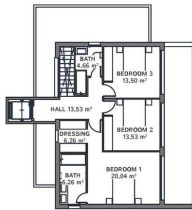

TOP FLOOR

OUTDOOR AND INDOOR LIGHTING		GOLD PLUS			
LIVING ROOM AND BEDROOMS	HALL AND STEPS	KITCHENS BATHROOMS AND TOILETS	TERRACES	ACCESS AND OUTDOORS	OTHER ROOMS
Recessed lamp ceiling Brand: ELMC Model: PTC2 8x 900 lum. Coffin Monochrome LED strip Brand: ELMC Model: PTC2 8x 900 lum. Emergency lamp Brand: GIGALUX Model: ZPER	Recessed lamp ceiling Brand: ELMC Model: PTC2 8x 900 lum. Coffin Monochrome LED strip Brand: ELMC Model: PTC2 8x 900 lum. Emergency lamp Brand: GIGALUX Model: ZPER	Recessed lamp ceiling Brand: ELMC Model: PTC2 8x 900 lum. Coffin Monochrome LED strip Brand: ELMC Model: PTC2 8x 900 lum. Emergency lamp Brand: GIGALUX Model: ZPER	Wall lamp Brand: BAKITA Model: BAKITA 2x4 780 lum. Coffin Monochrome LED strip Brand: ELMC Model: PTC2 8x 900 lum. Emergency lamp Brand: GIGALUX Model: ZPER	Wall Recessed lamp wall Brand: BAKITA Model: BAKITA 8x 480 lum. Coffin Monochrome LED strip Brand: ELMC Model: PTC2 8x 900 lum. Emergency lamp Brand: GIGALUX Model: ZPER	Coffin Monochrome LED strip Brand: ELMC Model: PTC2 8x 900 lum. Emergency lamp Brand: GIGALUX Model: ZPER