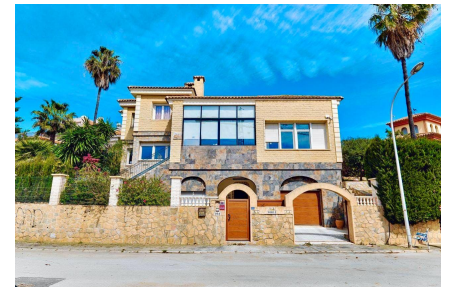

- Object type: VILLA
- Location: Spain, Costa Blanca, Dehesa de Campoamor
- Orientation: southeast
- Total area: 1000 m<sup>2</sup>
- Distance to the beach: 200 m
- Distance to airport: 56 km
- Distance to golf: 3 km

**Property type :** Detached Villa

**Location :** Orihuela Costa

**Bedrooms :** 4

**Bathrooms :** 3

**Swimming pool :** Yes

**House area :** 601 m<sup>2</sup>

**Plot area :** 1000 m<sup>2</sup>

✓ Sauna