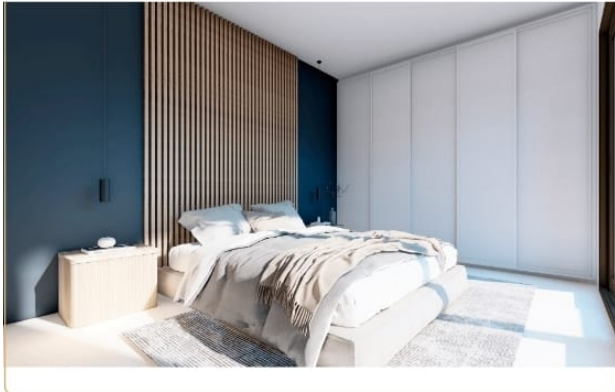

PLANTA BAJA