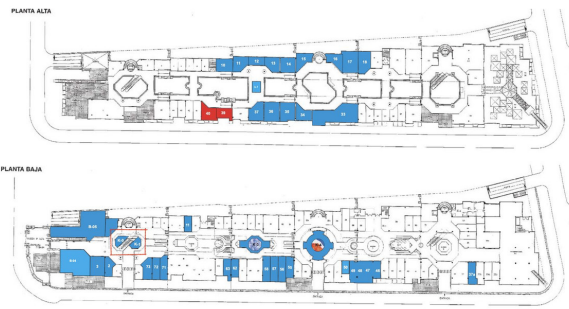

Property type : Commercial property

Swimming pool : No

House area :

40 m²

Location : Puerto Banús

Bedrooms : 0

Bathrooms : 0

✓ Close to sea

✓ Airconditioning

This commercial space is located in a commercial center in the heart of Puerto Banus, only minutes from all restaurants and shops.
Kiosko located in the ground floor level of a Commercial center , with walking client access. comprises space of 40 m2 where can be build as kiosk or offices.

PLANTA BAJA