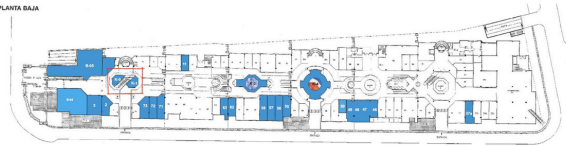

Property type : Commercial property

Swimming pool : No

House area :

47 m²

Location : Puerto Banús

Bedrooms : 0

Bathrooms : 0

✓ Close to sea

Office, Puerto Banús, Costa del Sol.
Built 47 m².

Setting : Close To Port, Close To Sea.

Condition : Good.

Utilities : Electricity.

Category : Bargain, Investment.

PLANTA ALTA

PLANTA BAJA

PLANTA ALTA