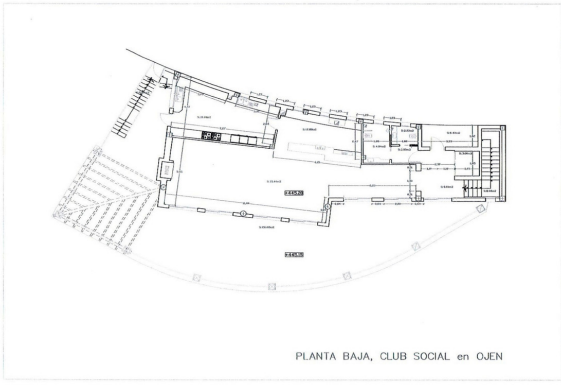

Property type : Commercial property

Location : La Mairena

Bedrooms : 1

Bathrooms : 2

Swimming pool : No

House area : 300 m²

Plot area : 2849 m²

✓ Close to golf

✓ Lift

✓ White goods

✓ Airconditioning

Brand new contemporary building on a 2.849m2 plot suitable as a social club with restaurant or similar with amazing panoramic views from the top of the hill in La Mairena, ready to request a license to start working.