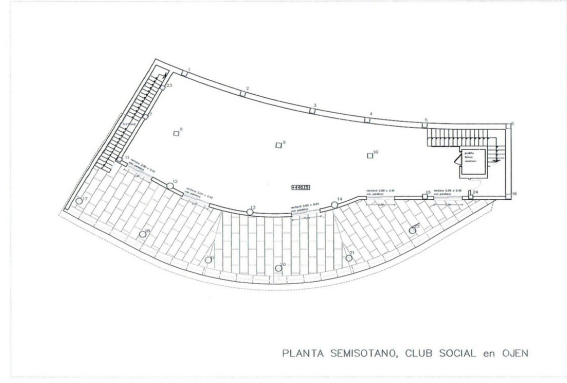

Property type : Commercial property

Location : La Mairena

Bedrooms : 1

Bathrooms : 2

Swimming pool : No

House area : 300 m²

Plot area : 2849 m²

✓ Close to golf

✓ Lift

✓ White goods

✓ Airconditioning

Brand new contemporary building on a 2.849m2 plot suitable as a social club with restaurant or similar with amazing panoramic views from the top of the hill in La Mairena, ready to request a license to start working.

PLANTA BAJA, CLUB SOCIAL en OJEN

ALZADO NORTE, CLUB SOCIAL en OJEN

PLANTA SEMISOTANO, CLUB SOCIAL en OJEN