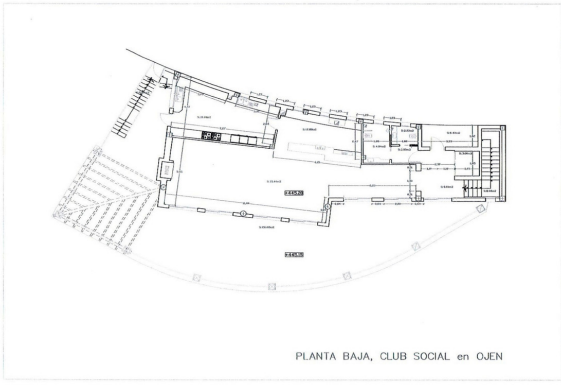

**Property type :** Commercial property

**Location :** La Mairena

**Bedrooms :** 1

**Bathrooms :** 2

**Swimming pool :** No

**House area :** 300 m<sup>2</sup>

**Plot area :** 2849 m<sup>2</sup>

✓ Close to golf

✓ Lift

✓ White goods

✓ Airconditioning

Brand new contemporary building on a 2.849m2 plot suitable as a social club with restaurant or similar with amazing panoramic views from the top of the hill in La Mairena, ready to request a license to start working.