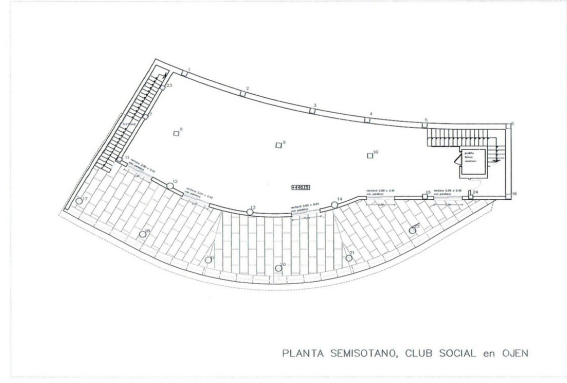

**Property type :** Commercial property

**Location :** La Mairena

**Bedrooms :** 1

**Bathrooms :** 2

**Swimming pool :** No

**House area :** 300 m<sup>2</sup>

**Plot area :** 2849 m<sup>2</sup>

✓ Close to golf

✓ Lift

✓ White goods

✓ Airconditioning

Brand new contemporary building on a 2.849m2 plot suitable as a social club with restaurant or similar with amazing panoramic views from the top of the hill in La Mairena, ready to request a license to start working.

PLANTA BAJA, CLUB SOCIAL en OJEN

ALZADO NORTE, CLUB SOCIAL en OJEN

PLANTA SEMISOTANO, CLUB SOCIAL en OJEN