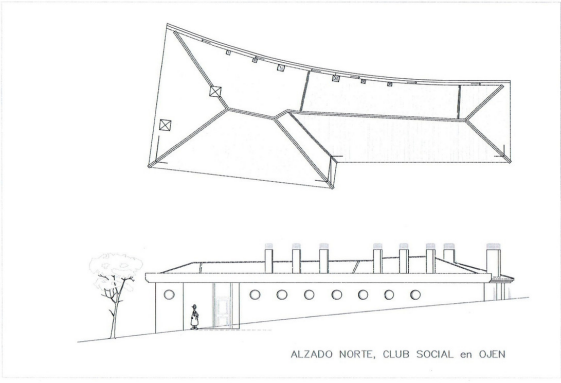

✓ Lift

✓ White goods

✓ Airconditioning

Brand new contemporary building on a 2.849m2 plot suitable as a social club with restaurant or similar with amazing panoramic views from the top of the hill in La Mairena, ready to request a license to start working.

PLANTA BAJA, CLUB SOCIAL en OJEN

ALZADO NORTE, CLUB SOCIAL en OJEN

PLANTA SEMISOTANO, CLUB SOCIAL en OJEN