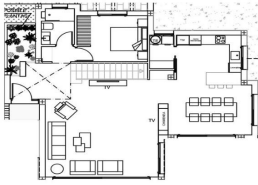

GROUND FLOOR