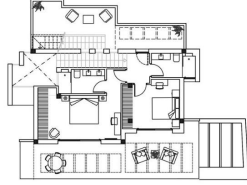

FIRST FLOOR

SOLARIUM