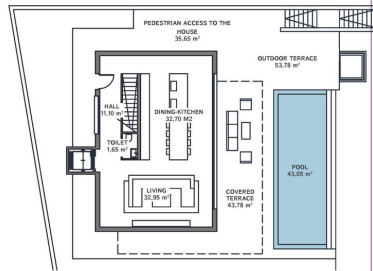

GROUND FLOOR

TOP FLOOR

OUTDOOR AND INDOOR LIGHTING		GOLD PLUS			
LIVING ROOM AND BEDROOMS	HALL AND STEPS	KITCHENS BATHROOMS AND TOILETS	TERRACES	ACCESS AND OUTDOORS	OTHER ROOMS
Recessed lamp ceiling Brand: ELMC Model: PTC2 8x 90x 90 lum. Coffin Monochrome LED strip Brand: DALI Model: PTC2 10x 90x 90 lum. Emergency lamp Brand: DALI Model: ZPER	Recessed lamp ceiling Brand: DALI Model: PTC2 8x 90x 90 lum. Coffin Monochrome LED strip Brand: DALI Model: PTC2 10x 90x 90 lum. Emergency lamp Brand: DALI Model: ZPER	Recessed lamp ceiling Brand: DALI Model: PTC2 8x 90x 90 lum. Coffin Monochrome LED strip Brand: DALI Model: PTC2 10x 90x 90 lum. Emergency lamp Brand: DALI Model: ZPER	Recessed lamp ceiling Brand: DALI Model: PTC2 8x 90x 90 lum. Coffin Monochrome LED strip Brand: DALI Model: PTC2 10x 90x 90 lum. Emergency lamp Brand: DALI Model: ZPER	Recessed lamp ceiling Brand: DALI Model: PTC2 8x 90x 90 lum. Coffin Monochrome LED strip Brand: DALI Model: PTC2 10x 90x 90 lum. Emergency lamp Brand: DALI Model: ZPER	Recessed lamp ceiling Brand: DALI Model: PTC2 8x 90x 90 lum. Coffin Monochrome LED strip Brand: DALI Model: PTC2 10x 90x 90 lum. Emergency lamp Brand: DALI Model: ZPER