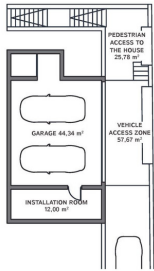

BASEMENT

GROUND FLOOR

TOP FLOOR

OUTDOOR AND INDOOR LIGHTING		GOLD PLUS			
LIVING ROOM AND BEDROOMS	HALL AND STEPS	KITCHENS BATHROOMS AND TOILETS	TERRACES	ACCESS AND OUTDOORS	OTHER ROOMS
Recessed lamp ceiling Brand: ELMC Model: PTC2 8x 90x 90 lum. Coffin Monochrome LED strip Brand: ELMC Model: PTC2 10x 90x 90 lum. Emergency lamp Brand: GIGALUX Model: ZPER	Recessed lamp ceiling Brand: ELMC Model: PTC2 8x 90x 90 lum. Coffin Monochrome LED strip Brand: ELMC Model: PTC2 10x 90x 90 lum. Emergency lamp Brand: GIGALUX Model: ZPER	Recessed lamp ceiling Brand: ELMC Model: PTC2 8x 90x 90 lum. Coffin Monochrome LED strip Brand: ELMC Model: PTC2 10x 90x 90 lum. Emergency lamp Brand: GIGALUX Model: ZPER	Recessed lamp ceiling Brand: ELMC Model: PTC2 8x 90x 90 lum. Coffin Monochrome LED strip Brand: ELMC Model: PTC2 10x 90x 90 lum. Emergency lamp Brand: GIGALUX Model: ZPER	Recessed lamp ceiling Brand: ELMC Model: PTC2 8x 90x 90 lum. Coffin Monochrome LED strip Brand: ELMC Model: PTC2 10x 90x 90 lum. Emergency lamp Brand: GIGALUX Model: ZPER	Recessed lamp ceiling Brand: ELMC Model: PTC2 8x 90x 90 lum. Coffin Monochrome LED strip Brand: ELMC Model: PTC2 10x 90x 90 lum. Emergency lamp Brand: GIGALUX Model: ZPER