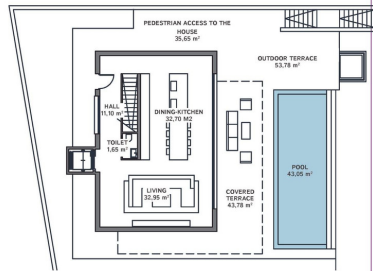

GROUND FLOOR

TOP FLOOR

OUTDOOR AND INDOOR LIGHTING		GOLD PLUS			
LIVING ROOM AND BEDROOMS	HALL AND STEPS	KITCHENS BATHROOMS AND TOILETS	TERRACES	ACCESS AND OUTDOORS	OTHER ROOMS
Recessed lamp ceiling Brand: ELMC Model: PTC2 8x 90x 90 lum. Coffin Monochrome LED strip Brand: ELMC Model: PTC2 10x 90x 90 lum. Emergency lamp Brand: GIGALUX Model: ZPER	Recessed lamp ceiling Brand: ELMC Model: PTC2 8x 90x 90 lum. Coffin Monochrome LED strip Brand: ELMC Model: PTC2 10x 90x 90 lum. Emergency lamp Brand: GIGALUX Model: ZPER	Recessed lamp ceiling Brand: ELMC Model: PTC2 8x 90x 90 lum. Coffin Monochrome LED strip Brand: ELMC Model: PTC2 10x 90x 90 lum. Emergency lamp Brand: GIGALUX Model: ZPER	Recessed lamp ceiling Brand: ELMC Model: PTC2 8x 90x 90 lum. Coffin Monochrome LED strip Brand: ELMC Model: PTC2 10x 90x 90 lum. Emergency lamp Brand: GIGALUX Model: ZPER	Recessed lamp ceiling Brand: ELMC Model: PTC2 8x 90x 90 lum. Coffin Monochrome LED strip Brand: ELMC Model: PTC2 10x 90x 90 lum. Emergency lamp Brand: GIGALUX Model: ZPER	Recessed lamp ceiling Brand: ELMC Model: PTC2 8x 90x 90 lum. Coffin Monochrome LED strip Brand: ELMC Model: PTC2 10x 90x 90 lum. Emergency lamp Brand: GIGALUX Model: ZPER