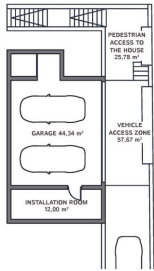

BASEMENT

GROUND FLOOR

TOP FLOOR

OUTDOOR AND INDOOR LIGHTING		GOLD PLUS			
LIVING ROOM AND BEDROOMS	HALL AND STEPS	KITCHENS BATHROOMS AND TOILETS	TERRACES	ACCESS AND OUTDOORS	OTHER ROOMS
Recessed lamp ceiling Brand: ELMC Model: PTC2 8x 90x 90 lum. Coffin Monochrome LED strip Brand: DALI Model: PTC2 10x 90x 90 lum. Emergency lamp Brand: DALI Model: ZPER	Recessed lamp ceiling Brand: DALI Model: PTC2 8x 90x 90 lum. Coffin Monochrome LED strip Brand: DALI Model: PTC2 10x 90x 90 lum. Emergency lamp Brand: DALI Model: ZPER	Recessed lamp ceiling Brand: DALI Model: PTC2 8x 90x 90 lum. Coffin Monochrome LED strip Brand: DALI Model: PTC2 10x 90x 90 lum. Emergency lamp Brand: DALI Model: ZPER	Recessed lamp ceiling Brand: DALI Model: PTC2 8x 90x 90 lum. Coffin Monochrome LED strip Brand: DALI Model: PTC2 10x 90x 90 lum. Emergency lamp Brand: DALI Model: ZPER	Recessed lamp ceiling Brand: DALI Model: PTC2 8x 90x 90 lum. Coffin Monochrome LED strip Brand: DALI Model: PTC2 10x 90x 90 lum. Emergency lamp Brand: DALI Model: ZPER	Recessed lamp ceiling Brand: DALI Model: PTC2 8x 90x 90 lum. Coffin Monochrome LED strip Brand: DALI Model: PTC2 10x 90x 90 lum. Emergency lamp Brand: DALI Model: ZPER