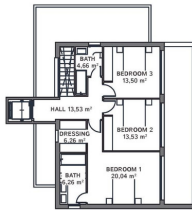

TOP FLOOR

OUTDOOR AND INDOOR LIGHTING		GOLD PLUS			
LIVING ROOM AND BEDROOMS	HALL AND STEPS	KITCHENS BATHROOMS AND TOILETS	TERRACES	ACCESS AND OUTDOORS	OTHER ROOMS
Recessed lamp ceiling Brand: ELMC Model: PTC2 8x 90x 90 lum. Coffin Monochrome LED strip Brand: ELMC Model: PTC2 10x 90x 90 lum. Emergency lamp Brand: GIGALUX Model: ZPER	Recessed lamp ceiling Brand: ELMC Model: PTC2 8x 90x 90 lum. Coffin Monochrome LED strip Brand: ELMC Model: PTC2 10x 90x 90 lum. Emergency lamp Brand: GIGALUX Model: ZPER	Recessed lamp ceiling Brand: ELMC Model: PTC2 8x 90x 90 lum. Coffin Monochrome LED strip Brand: ELMC Model: PTC2 10x 90x 90 lum. Emergency lamp Brand: GIGALUX Model: ZPER	Recessed lamp ceiling Brand: ELMC Model: PTC2 8x 90x 90 lum. Coffin Monochrome LED strip Brand: ELMC Model: PTC2 10x 90x 90 lum. Emergency lamp Brand: GIGALUX Model: ZPER	Recessed lamp ceiling Brand: ELMC Model: PTC2 8x 90x 90 lum. Coffin Monochrome LED strip Brand: ELMC Model: PTC2 10x 90x 90 lum. Emergency lamp Brand: GIGALUX Model: ZPER	Recessed lamp ceiling Brand: ELMC Model: PTC2 8x 90x 90 lum. Coffin Monochrome LED strip Brand: ELMC Model: PTC2 10x 90x 90 lum. Emergency lamp Brand: GIGALUX Model: ZPER