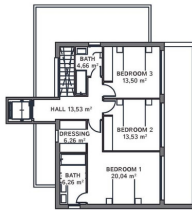

TOP FLOOR

OUTDOOR AND INDOOR LIGHTING		GOLD PLUS			
LIVING ROOM AND BEDROOMS	HALL AND STEPS	KITCHENS BATHROOMS AND TOILETS	TERRACES	ACCESS AND OUTDOORS	OTHER ROOMS
Recessed lamp ceiling Brand: ELMC Model: PTC2 8x 90x 90 lum. Coffin Monochrome LED strip Brand: DALI Model: PTC2 10x 90x 90 lum. Emergency lamp Brand: DALI Model: ZPER	Recessed lamp ceiling Brand: DALI Model: PTC2 8x 90x 90 lum. Coffin Monochrome LED strip Brand: DALI Model: PTC2 10x 90x 90 lum. Emergency lamp Brand: DALI Model: ZPER	Recessed lamp ceiling Brand: DALI Model: PTC2 8x 90x 90 lum. Coffin Monochrome LED strip Brand: DALI Model: PTC2 10x 90x 90 lum. Emergency lamp Brand: DALI Model: ZPER	Recessed lamp ceiling Brand: DALI Model: PTC2 8x 90x 90 lum. Coffin Monochrome LED strip Brand: DALI Model: PTC2 10x 90x 90 lum. Emergency lamp Brand: DALI Model: ZPER	Recessed lamp ceiling Brand: DALI Model: PTC2 8x 90x 90 lum. Coffin Monochrome LED strip Brand: DALI Model: PTC2 10x 90x 90 lum. Emergency lamp Brand: DALI Model: ZPER	Recessed lamp ceiling Brand: DALI Model: PTC2 8x 90x 90 lum. Coffin Monochrome LED strip Brand: DALI Model: PTC2 10x 90x 90 lum. Emergency lamp Brand: DALI Model: ZPER