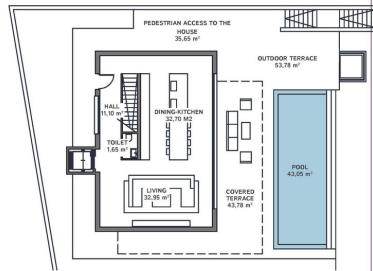

GROUND FLOOR

TOP FLOOR

OUTDOOR AND INDOOR LIGHTING		GOLD PLUS			
LIVING ROOM AND BEDROOMS	HALL AND STEPS	KITCHENS BATHROOMS AND TOILETS	TERRACES	ACCESS AND OUTDOORS	OTHER ROOMS
Recessed lamp ceiling Brand: ELMC Model: PTC2 8x 90x 90 lum. Coffered recessed LED strip Brand: ELMC Model: PTC2 8x 90x 90 lum. Emergency lamp Brand: GIGALUX Model: ZPER1	Recessed lamp ceiling Brand: ELMC Model: PTC2 8x 90x 90 lum. 2x2x2 recessed LED strip Brand: ELMC Model: COTTON 8x 90x 90 lum. Emergency lamp Brand: GIGALUX Model: ZPER1	Recessed lamp ceiling Brand: ELMC Model: PTC2 8x 90x 90 lum. Recessed lamp ceiling Brand: ELMC Model: PTC2 8x 90x 90 lum. Emergency lamp Brand: GIGALUX Model: ZPER1	Wall lamp Brand: BAKETA Model: SANDER2 2x4 70x 70 lum. Coffered recessed LED strip Brand: ELMC Model: PTC2 8x 90x 90 lum. Emergency lamp Brand: GIGALUX Model: ZPER1	Recessed lamp ceiling Brand: ELMC Model: PTC2 8x 90x 90 lum. Recessed lamp ceiling Brand: ELMC Model: PTC2 8x 90x 90 lum. Emergency lamp Brand: GIGALUX Model: ZPER1	Recessed lamp ceiling Brand: ELMC Model: PTC2 8x 90x 90 lum. Recessed lamp ceiling Brand: ELMC Model: PTC2 8x 90x 90 lum. Emergency lamp Brand: GIGALUX Model: ZPER1