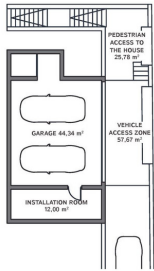

BASEMENT

GROUND FLOOR

TOP FLOOR

OUTDOOR AND INDOOR LIGHTING		GOLD PLUS			
LIVING ROOM AND BEDROOMS	HALL AND STEPS	KITCHENS BATHROOMS AND TOILETS	TERRACES	ACCESS AND OUTDOORS	OTHER ROOMS
Recessed lamp ceiling Brand: ELMC Model: PTC2 8x 90x 90 lum. Coffered recessed LED strip Brand: ELMC Model: PTC2 8x 90x 90 lum. Emergency lamp Brand: GIGALUX Model: ZPER1	Recessed lamp ceiling Brand: ELMC Model: PTC2 8x 90x 90 lum. 2x2x2 recessed LED strip Brand: ELMC Model: COTTON 8x 90x 90 lum. Emergency lamp Brand: GIGALUX Model: ZPER1	Recessed lamp ceiling Brand: ELMC Model: PTC2 8x 90x 90 lum. Recessed lamp ceiling Brand: ELMC Model: PTC2 8x 90x 90 lum. Emergency lamp Brand: GIGALUX Model: ZPER1	Wall lamp Brand: BAKETA Model: SANDER2 2x4 70x 70 lum. Coffered recessed LED strip Brand: ELMC Model: PTC2 8x 90x 90 lum. Emergency lamp Brand: GIGALUX Model: ZPER1	Recessed lamp ceiling Brand: ELMC Model: PTC2 8x 90x 90 lum. Recessed lamp ceiling Brand: ELMC Model: PTC2 8x 90x 90 lum. Emergency lamp Brand: GIGALUX Model: ZPER1	Recessed lamp ceiling Brand: ELMC Model: PTC2 8x 90x 90 lum. Recessed lamp ceiling Brand: ELMC Model: PTC2 8x 90x 90 lum. Emergency lamp Brand: GIGALUX Model: ZPER1