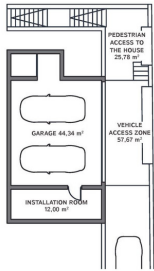

BASEMENT

GROUND FLOOR

TOP FLOOR

OUTDOOR AND INDOOR LIGHTING		GOLD PLUS			
LIVING ROOM AND BEDROOMS	HALL AND STEPS	KITCHENS BATHROOMS AND TOILETS	TERRACES	ACCESS AND OUTDOORS	OTHER ROOMS
Recessed lamp ceiling Brand: ELMC Model: PTC2 8x 90x 90 lum. Coffin Monochrome LED strip Brand: ELMC Model: PTC2 10x 90x 90 lum. Emergency lamp Brand: GIGALUX Model: ZPER1	Recessed lamp ceiling Brand: ELMC Model: PTC2 8x 90x 90 lum. Coffin Monochrome LED strip Brand: ELMC Model: PTC2 10x 90x 90 lum. Emergency lamp Brand: GIGALUX Model: ZPER1	Recessed lamp ceiling Brand: ELMC Model: PTC2 8x 90x 90 lum. Coffin Monochrome LED strip Brand: ELMC Model: PTC2 10x 90x 90 lum. Emergency lamp Brand: GIGALUX Model: ZPER1	Wall lamp Brand: BAKETA Model: BAKETA 2x4 180 lum. Coffin Monochrome LED strip Brand: ELMC Model: PTC2 10x 90x 90 lum. Emergency lamp Brand: GIGALUX Model: ZPER1	Recessed lamp ceiling Brand: BAKETA Model: BAKETA 2x4 180 lum. Coffin Monochrome LED strip Brand: ELMC Model: PTC2 10x 90x 90 lum. Emergency lamp Brand: GIGALUX Model: ZPER1	Coffin Monochrome LED strip Brand: ELMC Model: PTC2 10x 90x 90 lum. Emergency lamp Brand: GIGALUX Model: ZPER1