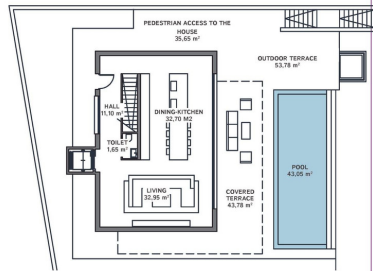

GROUND FLOOR

TOP FLOOR

OUTDOOR AND INDOOR LIGHTING		GOLD PLUS			
LIVING ROOM AND BEDROOMS	HALL AND STEPS	KITCHENS BATHROOMS AND TOILETS	TERRACES	ACCESS AND OUTDOORS	OTHER ROOMS
Recessed lamp ceiling Brand: ELMC Model: PTC2 8x 90x 90 lum. Coffin Monochrome LED strip Brand: ELMC Model: PTC2 10x 90x 90 lum. Emergency lamp Brand: GIGALUX Model: ZPER1	Recessed lamp ceiling Brand: ELMC Model: PTC2 8x 90x 90 lum. Coffin Monochrome LED strip Brand: ELMC Model: PTC2 10x 90x 90 lum. Emergency lamp Brand: GIGALUX Model: ZPER1	Recessed lamp ceiling Brand: ELMC Model: PTC2 8x 90x 90 lum. Coffin Monochrome LED strip Brand: ELMC Model: PTC2 10x 90x 90 lum. Emergency lamp Brand: GIGALUX Model: ZPER1	Wall lamp Brand: BAKETA Model: BAKETA 2x4 180 lum. Coffin Monochrome LED strip Brand: ELMC Model: PTC2 10x 90x 90 lum. Emergency lamp Brand: GIGALUX Model: ZPER1	Recessed lamp ceiling Brand: BAKETA Model: BAKETA 2x4 180 lum. Coffin Monochrome LED strip Brand: ELMC Model: PTC2 10x 90x 90 lum. Emergency lamp Brand: GIGALUX Model: ZPER1	Coffin Monochrome LED strip Brand: ELMC Model: PTC2 10x 90x 90 lum. Emergency lamp Brand: GIGALUX Model: ZPER1