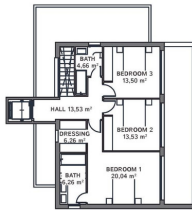

TOP FLOOR

OUTDOOR AND INDOOR LIGHTING		GOLD PLUS			
LIVING ROOM AND BEDROOMS	HALL AND STEPS	KITCHENS BATHROOMS AND TOILETS	TERRACES	ACCESS AND OUTDOORS	OTHER ROOMS
Recessed lamp ceiling Brand: ELMC Model: PTC2 8x 90x 90 lum. Coffin Monochrome LED strip Brand: ELMC Model: PTC2 10x 90x 90 lum. Emergency lamp Brand: GIGALUX Model: ZPER1	Recessed lamp ceiling Brand: ELMC Model: PTC2 8x 90x 90 lum. Coffin Monochrome LED strip Brand: ELMC Model: PTC2 10x 90x 90 lum. Emergency lamp Brand: GIGALUX Model: ZPER1	Recessed lamp ceiling Brand: ELMC Model: PTC2 8x 90x 90 lum. Coffin Monochrome LED strip Brand: ELMC Model: PTC2 10x 90x 90 lum. Emergency lamp Brand: GIGALUX Model: ZPER1	Wall lamp Brand: BAKETA Model: BAKETA 2x4 180 lum. Coffin Monochrome LED strip Brand: ELMC Model: PTC2 10x 90x 90 lum. Emergency lamp Brand: GIGALUX Model: ZPER1	Recessed lamp ceiling Brand: BAKETA Model: BAKETA 2x4 180 lum. Coffin Monochrome LED strip Brand: ELMC Model: PTC2 10x 90x 90 lum. Emergency lamp Brand: GIGALUX Model: ZPER1	Coffin Monochrome LED strip Brand: ELMC Model: PTC2 10x 90x 90 lum. Emergency lamp Brand: GIGALUX Model: ZPER1