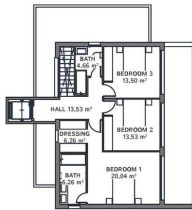

TOP FLOOR

OUTDOOR AND INDOOR LIGHTING		GOLD PLUS			
LIVING ROOM AND BEDROOMS	HALL AND STEPS	KITCHENS BATHROOMS AND TOILETS	TERRACES	ACCESS AND OUTDOORS	OTHER ROOMS
Recessed lamp ceiling Brand: ELMC Model: PTC2 8x 90x 90 lum. Coffered recessed LED strip Brand: ELMC Model: PTC2 8x 90x 90 lum. Emergency lamp Brand: GIGALUX Model: ZPER1	Recessed lamp ceiling Brand: ELMC Model: PTC2 8x 90x 90 lum. 2x2x2 recessed LED strip Brand: ELMC Model: COTTON 8x 90x 90 lum. Emergency lamp Brand: GIGALUX Model: ZPER1	Recessed lamp ceiling Brand: ELMC Model: PTC2 8x 90x 90 lum. Recessed lamp ceiling Brand: ELMC Model: PTC2 8x 90x 90 lum. Emergency lamp Brand: GIGALUX Model: ZPER1	Wall lamp Brand: BAKETA Model: SANDER2 2x4 70x 70 lum. Coffered recessed LED strip Brand: ELMC Model: PTC2 8x 90x 90 lum. Emergency lamp Brand: GIGALUX Model: ZPER1	Recessed lamp ceiling Brand: ELMC Model: PTC2 8x 90x 90 lum. Recessed lamp ceiling Brand: ELMC Model: PTC2 8x 90x 90 lum. Emergency lamp Brand: GIGALUX Model: ZPER1	Recessed lamp ceiling Brand: ELMC Model: PTC2 8x 90x 90 lum. Recessed lamp ceiling Brand: ELMC Model: PTC2 8x 90x 90 lum. Emergency lamp Brand: GIGALUX Model: ZPER1