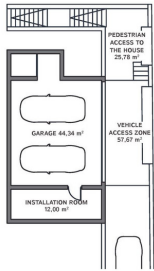

BASEMENT

GROUND FLOOR

TOP FLOOR

OUTDOOR AND INDOOR LIGHTING		GOLD PLUS			
LIVING ROOM AND BEDROOMS	HALL AND STEPS	KITCHENS BATHROOMS AND TOILETS	TERRACES	ACCESS AND OUTDOORS	OTHER ROOMS
Recessed lamp ceiling Brand: ELMC Model: PTC2 8x 90x 90 lum. Coffered recessed LED strip Brand: ELMC Model: PTC2 8x 90x 90 lum. Emergency lamp Brand: GIGALUX Model: ZPER1	Recessed lamp ceiling Brand: ELMC Model: PTC2 8x 90x 90 lum. 200x200 recessed LED strip Brand: ELMC Model: COTTON 8x 90x 90 lum. Emergency lamp Brand: GIGALUX Model: ZPER1	Recessed lamp ceiling Brand: ELMC Model: PTC2 8x 90x 90 lum. Recessed lamp ceiling Brand: ELMC Model: PTC2 8x 90x 90 lum. Emergency lamp Brand: GIGALUX Model: ZPER1	Wall lamp Brand: BAKETA Model: SANDER2 2x4 70x 70 lum. Coffered recessed LED strip Brand: ELMC Model: PTC2 8x 90x 90 lum. Emergency lamp Brand: GIGALUX Model: ZPER1	Recessed lamp ceiling Brand: ELMC Model: PTC2 8x 90x 90 lum. Recessed lamp ceiling Brand: ELMC Model: PTC2 8x 90x 90 lum. Emergency lamp Brand: GIGALUX Model: ZPER1	Recessed lamp ceiling Brand: ELMC Model: PTC2 8x 90x 90 lum. Recessed lamp ceiling Brand: ELMC Model: PTC2 8x 90x 90 lum. Emergency lamp Brand: GIGALUX Model: ZPER1