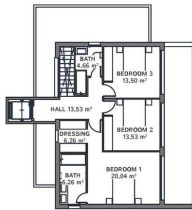

TOP FLOOR

OUTDOOR AND INDOOR LIGHTING		GOLD PLUS			
LIVING ROOM AND BEDROOMS	HALL AND STEPS	KITCHENS BATHROOMS AND TOILETS	TERRACES	ACCESS AND OUTDOORS	OTHER ROOMS
Recessed lamp ceiling Brand: ELMC Model: PTC2 8x 90x 90 lum. Coffered recessed LED strip Brand: ELMC Model: PTC2 8x 90x 90 lum. Emergency lamp Brand: GIGALUX Model: ZPER1	Recessed lamp ceiling Brand: ELMC Model: PTC2 8x 90x 90 lum. 200x200 recessed LED strip Brand: ELMC Model: COTTON 8x 90x 90 lum. Emergency lamp Brand: GIGALUX Model: ZPER1	Recessed lamp ceiling Brand: ELMC Model: PTC2 8x 90x 90 lum. Recessed lamp ceiling Brand: ELMC Model: PTC2 8x 90x 90 lum. Emergency lamp Brand: GIGALUX Model: ZPER1	Wall lamp Brand: BAKETA Model: SANDER2 2x4 70x 70 lum. Coffered recessed LED strip Brand: ELMC Model: PTC2 8x 90x 90 lum. Emergency lamp Brand: GIGALUX Model: ZPER1	Recessed lamp ceiling Brand: ELMC Model: PTC2 8x 90x 90 lum. Recessed lamp ceiling Brand: ELMC Model: PTC2 8x 90x 90 lum. Emergency lamp Brand: GIGALUX Model: ZPER1	Recessed lamp ceiling Brand: ELMC Model: PTC2 8x 90x 90 lum. Recessed lamp ceiling Brand: ELMC Model: PTC2 8x 90x 90 lum. Emergency lamp Brand: GIGALUX Model: ZPER1