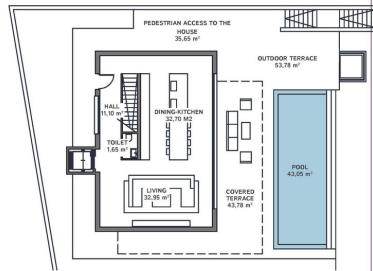

GROUND FLOOR

TOP FLOOR

OUTDOOR AND INDOOR LIGHTING		GOLD PLUS			
LIVING ROOM AND BEDROOMS	HALL AND STEPS	KITCHENS BATHROOMS AND TOILETS	TERRACES	ACCESS AND OUTDOORS	OTHER ROOMS
Recessed lamp ceiling Brand: ELMC Model: PTC2 8x 90x 90 lum. Coffered recessed LED strip Brand: ELMC Model: PTC2 8x 90x 90 lum. Emergency lamp Brand: GIGALUX Model: ZPER1	Recessed lamp ceiling Brand: ELMC Model: PTC2 8x 90x 90 lum. 200x200 recessed LED strip Brand: ELMC Model: COTTON 8x 90x 90 lum. Emergency lamp Brand: GIGALUX Model: ZPER1	Recessed lamp ceiling Brand: ELMC Model: PTC2 8x 90x 90 lum. Recessed lamp ceiling Brand: ELMC Model: PTC2 8x 90x 90 lum. Emergency lamp Brand: GIGALUX Model: ZPER1	Wall lamp Brand: BAKETA Model: SANDER2 2x4 70x 70 lum. Coffered recessed LED strip Brand: ELMC Model: PTC2 8x 90x 90 lum. Emergency lamp Brand: GIGALUX Model: ZPER1	Recessed lamp ceiling Brand: ELMC Model: PTC2 8x 90x 90 lum. Recessed lamp ceiling Brand: ELMC Model: PTC2 8x 90x 90 lum. Emergency lamp Brand: GIGALUX Model: ZPER1	Recessed lamp ceiling Brand: ELMC Model: PTC2 8x 90x 90 lum. Recessed lamp ceiling Brand: ELMC Model: PTC2 8x 90x 90 lum. Emergency lamp Brand: GIGALUX Model: ZPER1