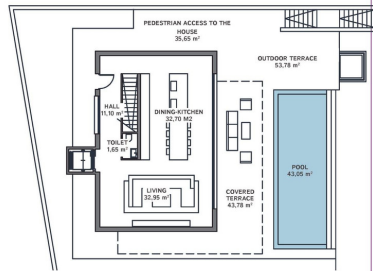

GROUND FLOOR

TOP FLOOR

OUTDOOR AND INDOOR LIGHTING		GOLD PLUS			
LIVING ROOM AND BEDROOMS	HALL AND STEPS	KITCHENS BATHROOMS AND TOILETS	TERRACES	ACCESS AND OUTDOORS	OTHER ROOMS
Recessed lamp ceiling Brand: ELMC Model: PTC2 4x 900 lum. Coffin Monochrome LED strip Brand: ELMC Model: PTC2 4x 900 lum. Emergency lamp Brand: GIGALUX Model: ZPER	Recessed lamp ceiling Brand: ELMC Model: PTC2 4x 900 lum. Coffin Monochrome LED strip Brand: ELMC Model: PTC2 4x 900 lum. Emergency lamp Brand: GIGALUX Model: ZPER	Recessed lamp ceiling Brand: ELMC Model: PTC2 4x 900 lum. Coffin Monochrome LED strip Brand: ELMC Model: PTC2 4x 900 lum. Emergency lamp Brand: GIGALUX Model: ZPER	Recessed lamp ceiling Brand: ELMC Model: PTC2 4x 900 lum. Coffin Monochrome LED strip Brand: ELMC Model: PTC2 4x 900 lum. Emergency lamp Brand: GIGALUX Model: ZPER	Recessed lamp ceiling Brand: ELMC Model: PTC2 4x 900 lum. Coffin Monochrome LED strip Brand: ELMC Model: PTC2 4x 900 lum. Emergency lamp Brand: GIGALUX Model: ZPER	Recessed lamp ceiling Brand: ELMC Model: PTC2 4x 900 lum. Coffin Monochrome LED strip Brand: ELMC Model: PTC2 4x 900 lum. Emergency lamp Brand: GIGALUX Model: ZPER