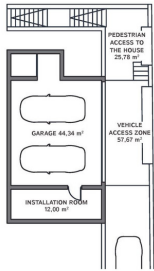

BASEMENT

GROUND FLOOR

TOP FLOOR

OUTDOOR AND INDOOR LIGHTING		GOLD PLUS			
LIVING ROOM AND BEDROOMS	HALL AND STEPS	KITCHENS BATHROOMS AND TOILETS	TERRACES	ACCESS AND OUTDOORS	OTHER ROOMS
Recessed lamp ceiling Brand: ELMC Model: PTC2 4x 900 lum. Coffin Monochrome LED strip Brand: ELMC Model: PTC2 4x 900 lum. Emergency lamp Brand: GIGALUX Model: ZPER	Recessed lamp ceiling Brand: ELMC Model: PTC2 4x 900 lum. Coffin Monochrome LED strip Brand: ELMC Model: PTC2 4x 900 lum. Emergency lamp Brand: GIGALUX Model: ZPER	Recessed lamp ceiling Brand: ELMC Model: PTC2 4x 900 lum. Coffin Monochrome LED strip Brand: ELMC Model: PTC2 4x 900 lum. Emergency lamp Brand: GIGALUX Model: ZPER	Recessed lamp ceiling Brand: ELMC Model: PTC2 4x 900 lum. Coffin Monochrome LED strip Brand: ELMC Model: PTC2 4x 900 lum. Emergency lamp Brand: GIGALUX Model: ZPER	Recessed lamp ceiling Brand: ELMC Model: PTC2 4x 900 lum. Coffin Monochrome LED strip Brand: ELMC Model: PTC2 4x 900 lum. Emergency lamp Brand: GIGALUX Model: ZPER	Recessed lamp ceiling Brand: ELMC Model: PTC2 4x 900 lum. Coffin Monochrome LED strip Brand: ELMC Model: PTC2 4x 900 lum. Emergency lamp Brand: GIGALUX Model: ZPER