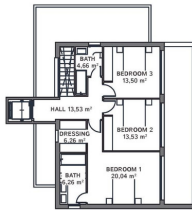

TOP FLOOR

OUTDOOR AND INDOOR LIGHTING		GOLD PLUS			
LIVING ROOM AND BEDROOMS	HALL AND STEPS	KITCHENS BATHROOMS AND TOILETS	TERRACES	ACCESS AND OUTDOORS	OTHER ROOMS
Recessed lamp ceiling Brand: ELMC Model: PTC2 4x 900 lum. Coffin Monochrome LED strip Brand: ELMC Model: PTC2 4x 900 lum. Emergency lamp Brand: GIGALUX Model: ZPER	Recessed lamp ceiling Brand: ELMC Model: PTC2 4x 900 lum. Coffin Monochrome LED strip Brand: ELMC Model: PTC2 4x 900 lum. Emergency lamp Brand: GIGALUX Model: ZPER	Recessed lamp ceiling Brand: ELMC Model: PTC2 4x 900 lum. Coffin Monochrome LED strip Brand: ELMC Model: PTC2 4x 900 lum. Emergency lamp Brand: GIGALUX Model: ZPER	Recessed lamp ceiling Brand: ELMC Model: PTC2 4x 900 lum. Coffin Monochrome LED strip Brand: ELMC Model: PTC2 4x 900 lum. Emergency lamp Brand: GIGALUX Model: ZPER	Recessed lamp ceiling Brand: ELMC Model: PTC2 4x 900 lum. Coffin Monochrome LED strip Brand: ELMC Model: PTC2 4x 900 lum. Emergency lamp Brand: GIGALUX Model: ZPER	Recessed lamp ceiling Brand: ELMC Model: PTC2 4x 900 lum. Coffin Monochrome LED strip Brand: ELMC Model: PTC2 4x 900 lum. Emergency lamp Brand: GIGALUX Model: ZPER