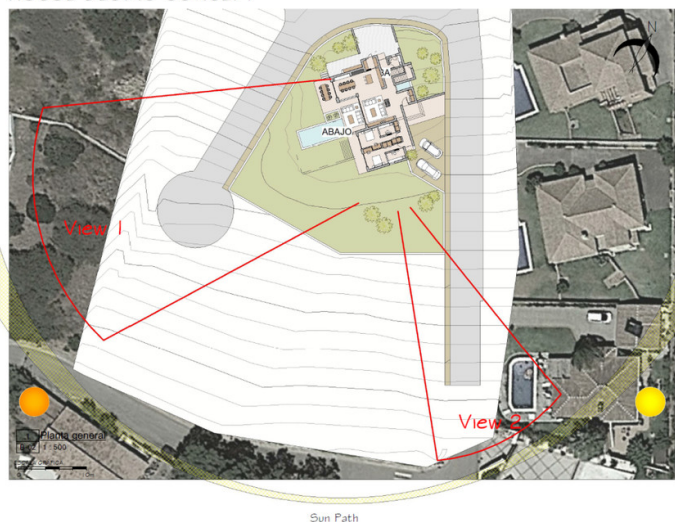

HOUSE DESIGN CONCEPT

Casa Clara

Views

Views diagram

Adaptation to the existing landscape

All main rooms have impressive views of the Strait of Gibraltar

• Large living rooms
• High ceilings

Terraces & Garden

House surrounded by large terraces

Separation of 3 meters from the boundaries