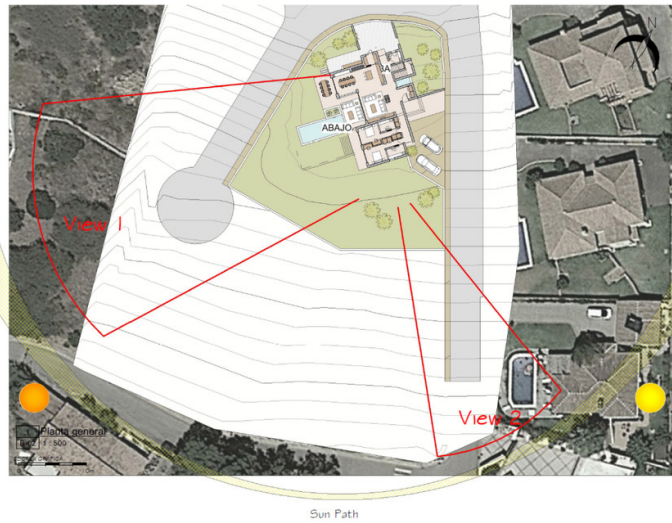

HOUSE DESING CONCEPT

Casa Clara

Views

Views diagram

Adaptation to the existing landscape

All main rooms have impressive views of the Strait of Gibraltar

• Large living rooms
• High ceilings

Terraces & Garden

House surrounded by large terraces

Separation of 3 meters from the boundaries