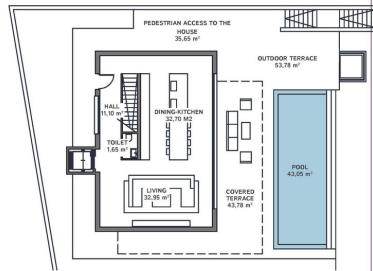

GROUND FLOOR

TOP FLOOR

OUTDOOR AND INDOOR LIGHTING		GOLD PLUS			
LIVING ROOM AND BEDROOMS	HALL AND STEPS	KITCHENS BATHROOMS AND TOILETS	TERRACES	ACCESS AND OUTDOORS	OTHER ROOMS
Recessed lamp ceiling Brand: ELMC Model: PTC2 8x 900 lum. Coffin Monochrome LED strip Brand: ELMC Model: PTC2 8x 900 lum. Emergency lamp Brand: GIGALUX Model: ZPER	Recessed lamp ceiling Brand: ELMC Model: PTC2 8x 900 lum. Coffin Monochrome LED strip Brand: ELMC Model: PTC2 8x 900 lum. Emergency lamp Brand: GIGALUX Model: ZPER	Recessed lamp ceiling Brand: ELMC Model: PTC2 8x 900 lum. Coffin Monochrome LED strip Brand: ELMC Model: PTC2 8x 900 lum. Emergency lamp Brand: GIGALUX Model: ZPER	Wall lamp Brand: BAKITA Model: BAKITA 2x4 780 lum. Coffin Monochrome LED strip Brand: ELMC Model: PTC2 8x 900 lum. Emergency lamp Brand: GIGALUX Model: ZPER	Recessed lamp ceiling Brand: ELMC Model: PTC2 8x 900 lum. Coffin Monochrome LED strip Brand: ELMC Model: PTC2 8x 900 lum. Emergency lamp Brand: GIGALUX Model: ZPER	Recessed lamp ceiling Brand: ELMC Model: PTC2 8x 900 lum. Coffin Monochrome LED strip Brand: ELMC Model: PTC2 8x 900 lum. Emergency lamp Brand: GIGALUX Model: ZPER