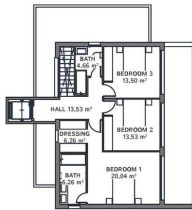

TOP FLOOR

OUTDOOR AND INDOOR LIGHTING		GOLD PLUS			
LIVING ROOM AND BEDROOMS	HALL AND STEPS	KITCHENS BATHROOMS AND TOILETS	TERRACES	ACCESS AND OUTDOORS	OTHER ROOMS
Recessed lamp ceiling Brand: ELMC Model: PTC2 8x 900 lum. Coffin Monochrome LED strip Brand: ELMC Model: PTC2 8x 900 lum. Emergency lamp Brand: GIGALUX Model: ZPER	Recessed lamp ceiling Brand: ELMC Model: PTC2 8x 900 lum. Coffin Monochrome LED strip Brand: ELMC Model: PTC2 8x 900 lum. Emergency lamp Brand: GIGALUX Model: ZPER	Recessed lamp ceiling Brand: ELMC Model: PTC2 8x 900 lum. Coffin Monochrome LED strip Brand: ELMC Model: PTC2 8x 900 lum. Emergency lamp Brand: GIGALUX Model: ZPER	Wall lamp Brand: BAKITA Model: BAKITA 2x4 780 lum. Coffin Monochrome LED strip Brand: ELMC Model: PTC2 8x 900 lum. Emergency lamp Brand: GIGALUX Model: ZPER	Recessed lamp ceiling Brand: ELMC Model: PTC2 8x 900 lum. Coffin Monochrome LED strip Brand: ELMC Model: PTC2 8x 900 lum. Emergency lamp Brand: GIGALUX Model: ZPER	Recessed lamp ceiling Brand: ELMC Model: PTC2 8x 900 lum. Coffin Monochrome LED strip Brand: ELMC Model: PTC2 8x 900 lum. Emergency lamp Brand: GIGALUX Model: ZPER