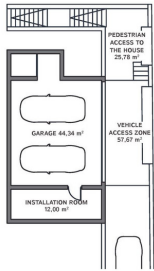

BASEMENT

GROUND FLOOR

TOP FLOOR

OUTDOOR AND INDOOR LIGHTING		GOLD PLUS			
LIVING ROOM AND BEDROOMS	HALL AND STEPS	KITCHENS BATHROOMS AND TOILETS	TERRACES	ACCESS AND OUTDOORS	OTHER ROOMS
Recessed lamp ceiling Brand: ELMC Model: PTC2 8x 900 lum. Coffin Monochrome LED strip Brand: ELMC Model: PTC2 8x 900 lum. Emergency lamp Brand: GIGALUX Model: ZPER	Recessed lamp ceiling Brand: ELMC Model: PTC2 8x 900 lum. Coffin Monochrome LED strip Brand: ELMC Model: PTC2 8x 900 lum. Emergency lamp Brand: GIGALUX Model: ZPER	Recessed lamp ceiling Brand: ELMC Model: PTC2 8x 900 lum. Coffin Monochrome LED strip Brand: ELMC Model: PTC2 8x 900 lum. Emergency lamp Brand: GIGALUX Model: ZPER	Wall lamp Brand: BAKITA Model: BAKITA 2x4 780 lum. Coffin Monochrome LED strip Brand: ELMC Model: PTC2 8x 900 lum. Emergency lamp Brand: GIGALUX Model: ZPER	Recessed lamp ceiling Brand: ELMC Model: PTC2 8x 900 lum. Coffin Monochrome LED strip Brand: ELMC Model: PTC2 8x 900 lum. Emergency lamp Brand: GIGALUX Model: ZPER	Recessed lamp ceiling Brand: ELMC Model: PTC2 8x 900 lum. Coffin Monochrome LED strip Brand: ELMC Model: PTC2 8x 900 lum. Emergency lamp Brand: GIGALUX Model: ZPER