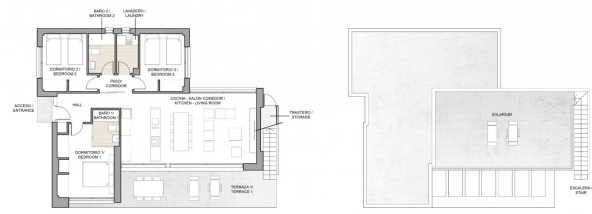

PLANTA BAJA / GROUND FLOOR

SOLARIUM

Superficie construida / Built area

Planta Baja / Ground Floor

Superficies útiles / Useful surface