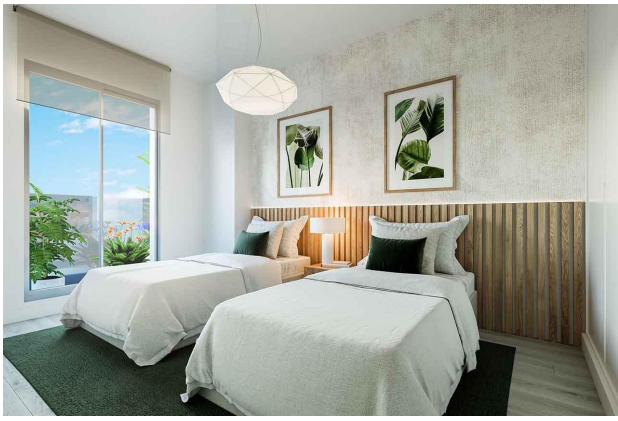

Surfaces		Distribution	
Hall	1.10 m <sup>2</sup>	Bedroom 1	9.80 m <sup>2</sup>
Kitchen (Living & Dining A)	31.00 m <sup>2</sup>	Bedroom 2	12.04 m <sup>2</sup>
Guest Toilet	2.20 m <sup>2</sup>	Bedroom 3	11.20 m <sup>2</sup>
Laundry Room	2.20 m <sup>2</sup>	Bedroom 4	4.41 m <sup>2</sup>
Corridor	5.25 m <sup>2</sup>	Terrace (covered)	45.92 m <sup>2</sup>
Bedroom 1 - Wardrobe	17.74 m <sup>2</sup>		
		<b>TOTAL INSIDE</b>	<b>92.90 m<sup>2</sup></b>
		<b>TOTAL CONSTRUCTED</b>	<b>148.44 m<sup>2</sup></b>
		<b>TOTAL COVERED TERRACE</b>	<b>58.96 m<sup>2</sup></b>