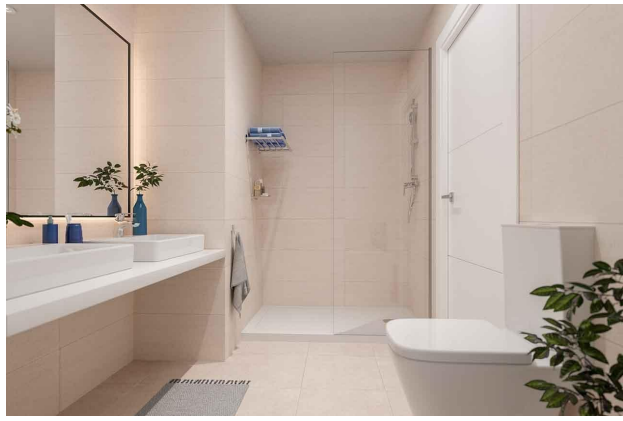

Surfaces		Distribution	
Hall	1.10 m <sup>2</sup>	Bedroom 1	9.80 m <sup>2</sup>
Kitchen (Living & Dining A)	31.00 m <sup>2</sup>	Bedroom 2	12.04 m <sup>2</sup>
Guest Toilet	2.20 m <sup>2</sup>	Bedroom 3	11.20 m <sup>2</sup>
Laundry Room	2.20 m <sup>2</sup>	Bedroom 4	4.41 m <sup>2</sup>
Corridor	5.25 m <sup>2</sup>	Terrace (covered)	45.92 m <sup>2</sup>
Bedroom 1 - Wardrobe	17.74 m <sup>2</sup>		
		<b>TOTAL INSIDE</b>	<b>92.90 m<sup>2</sup></b>
		<b>TOTAL CONSTRUCTED</b>	<b>148.44 m<sup>2</sup></b>
		<b>TOTAL COVERED TERRACE</b>	<b>58.96 m<sup>2</sup></b>